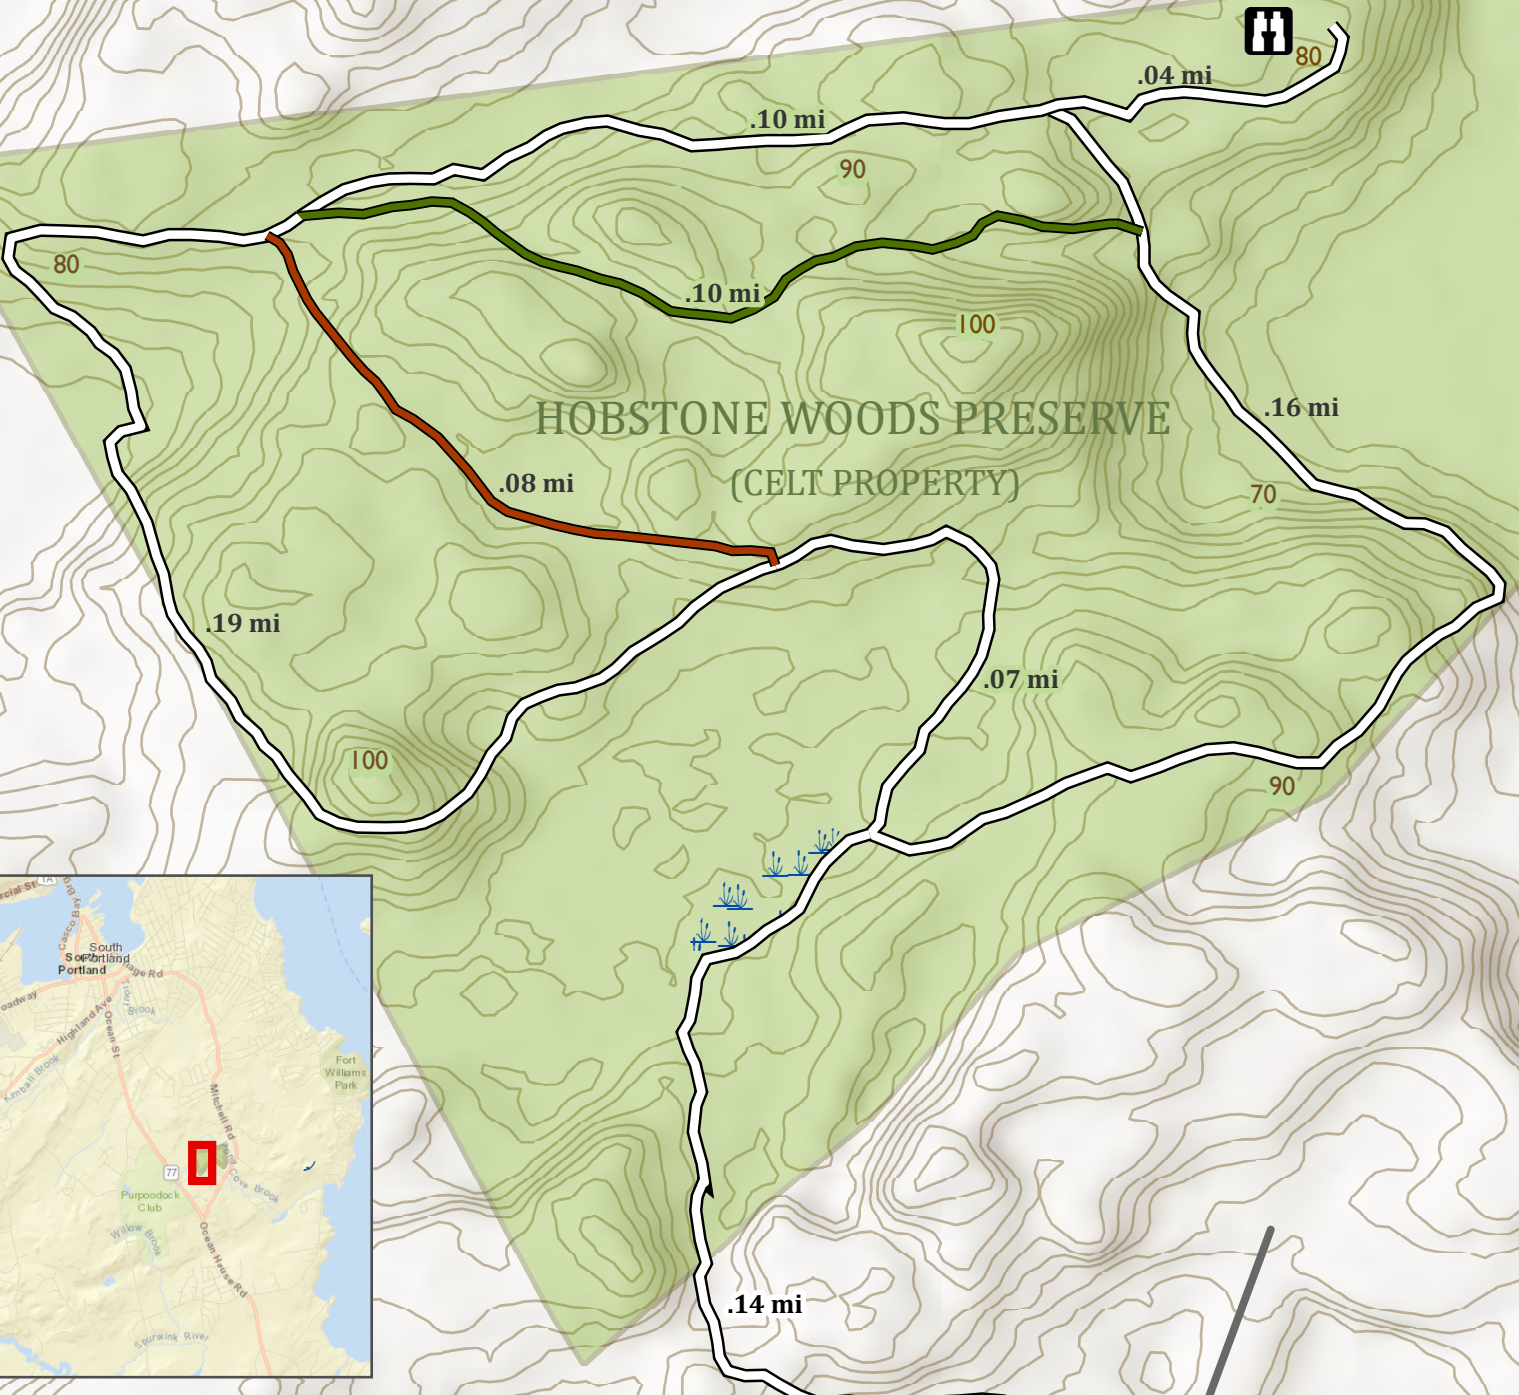

# Hobstone Woods Preserve Trail Map

**Key**

Sensitive Habitat

**Trail Markers**

Red Trail (.08 mi)

Green Trail (.10 mi)

Outer Loop (.8 mi)

0 75 150 300 450 Feet

CAPE ELIZABETH LAND TRUST

Prepared by D. Farrell

Private Property  
Please Stay on Trail

Hobstone Rd  
To Mitchell Rd