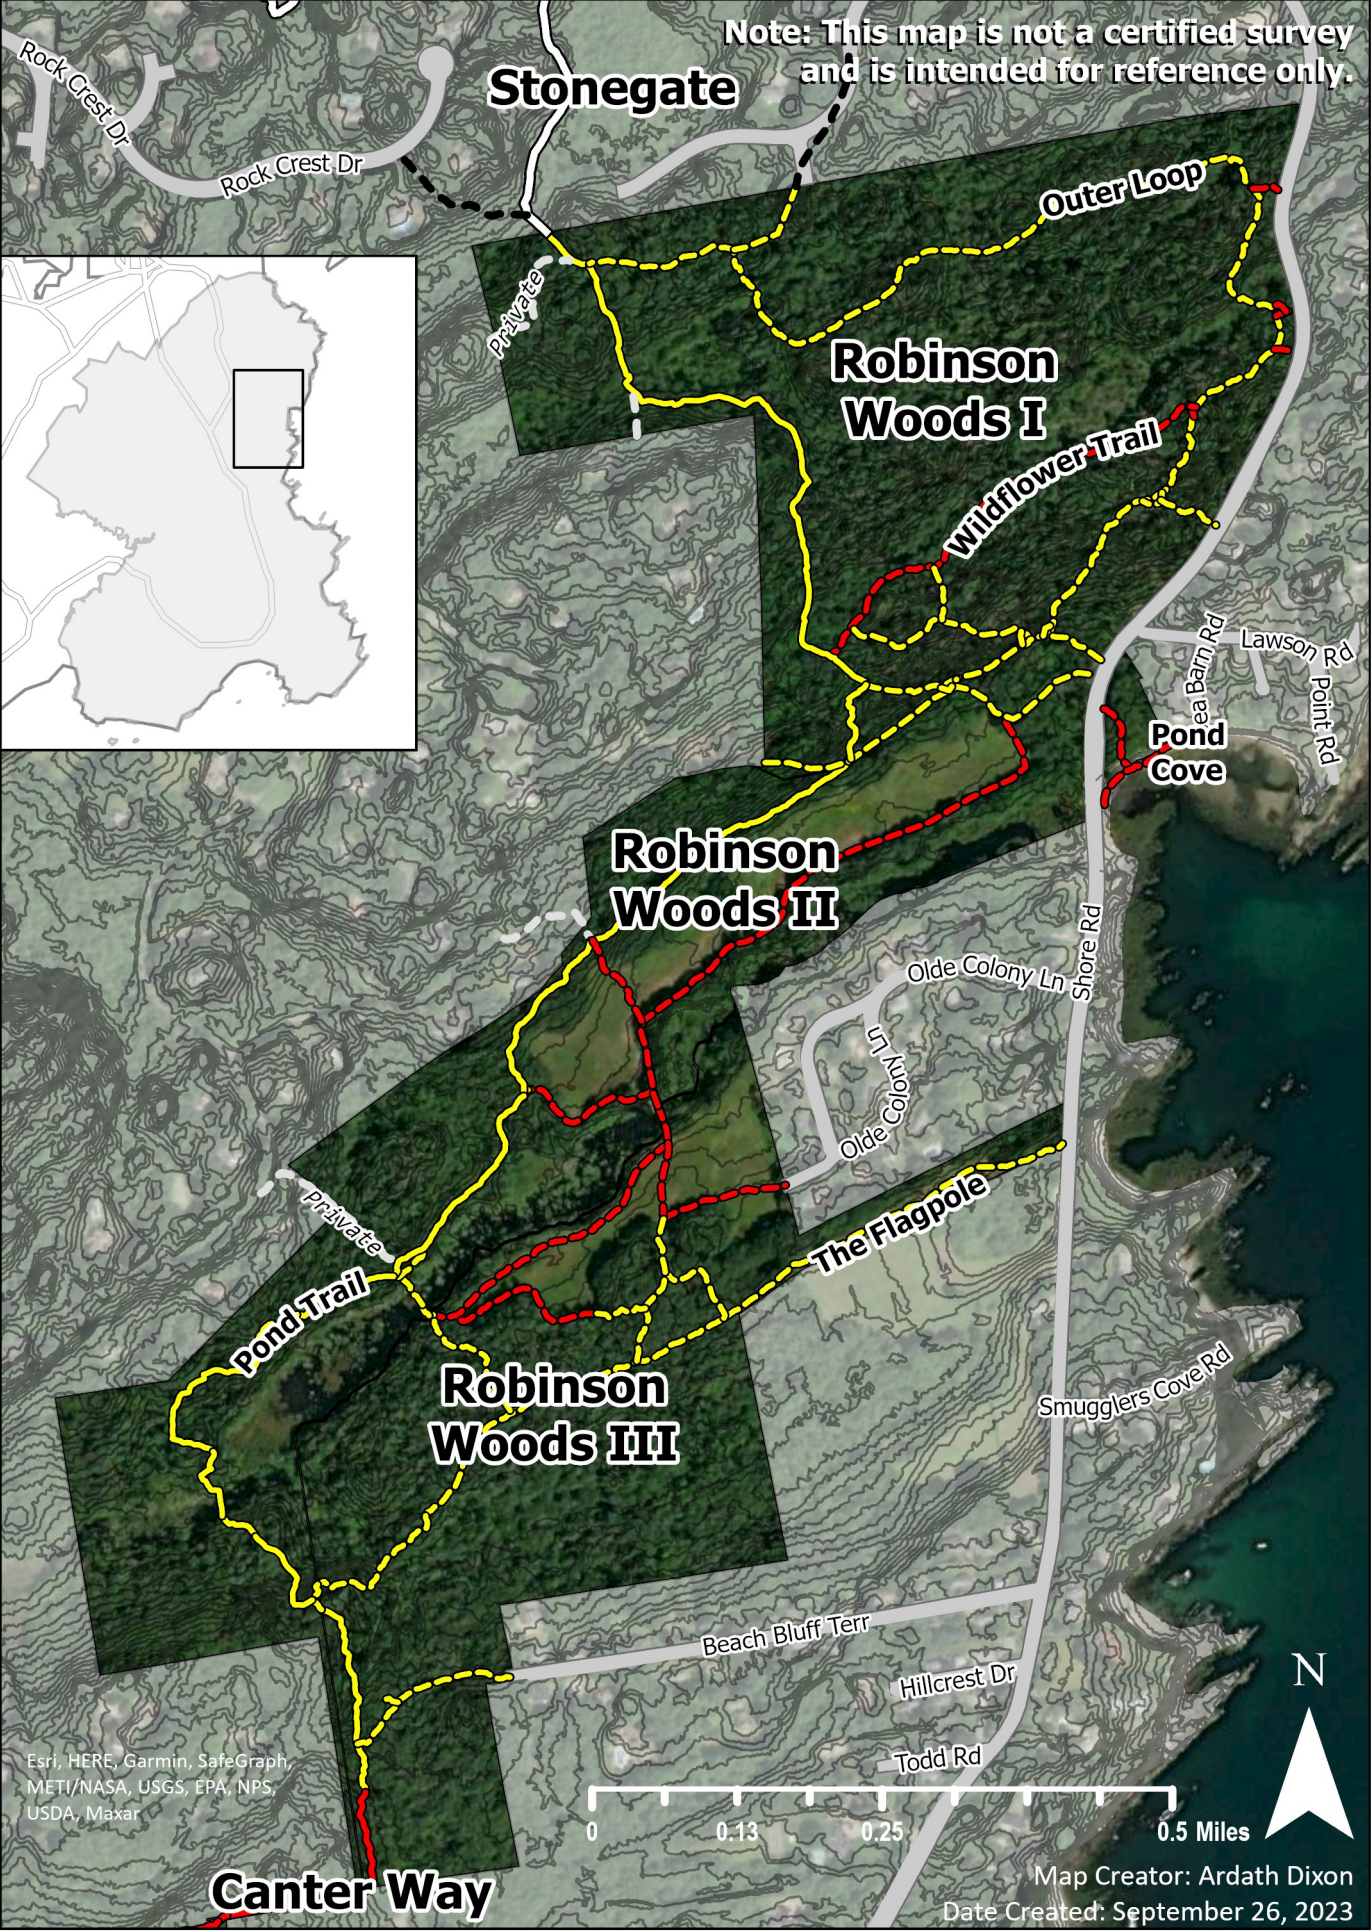

# Robinson Woods I, II, III

Note: This map is not a certified survey and is intended for reference only.

Esri, HERE, Garmin, SafeGraph, METI/NASA, USGS, EPA, NPS, USDA, Maxar

Map Creator: Ardath Dixon  
Date Created: September 26, 2023

- Cross-Town Trail
- Cross-Town Trail: leashes required all times
- Cross-Town Trail: dogs must be leashed midday 9am-5pm (Jun-Sep) or 9am-3pm (Oct-May)
- Public Trails
- Public Trails: leashes required at all times
- Public Trails: dogs must be leashed midday 9am-5pm (Jun-Sep) or 9am-3pm (Oct-May)