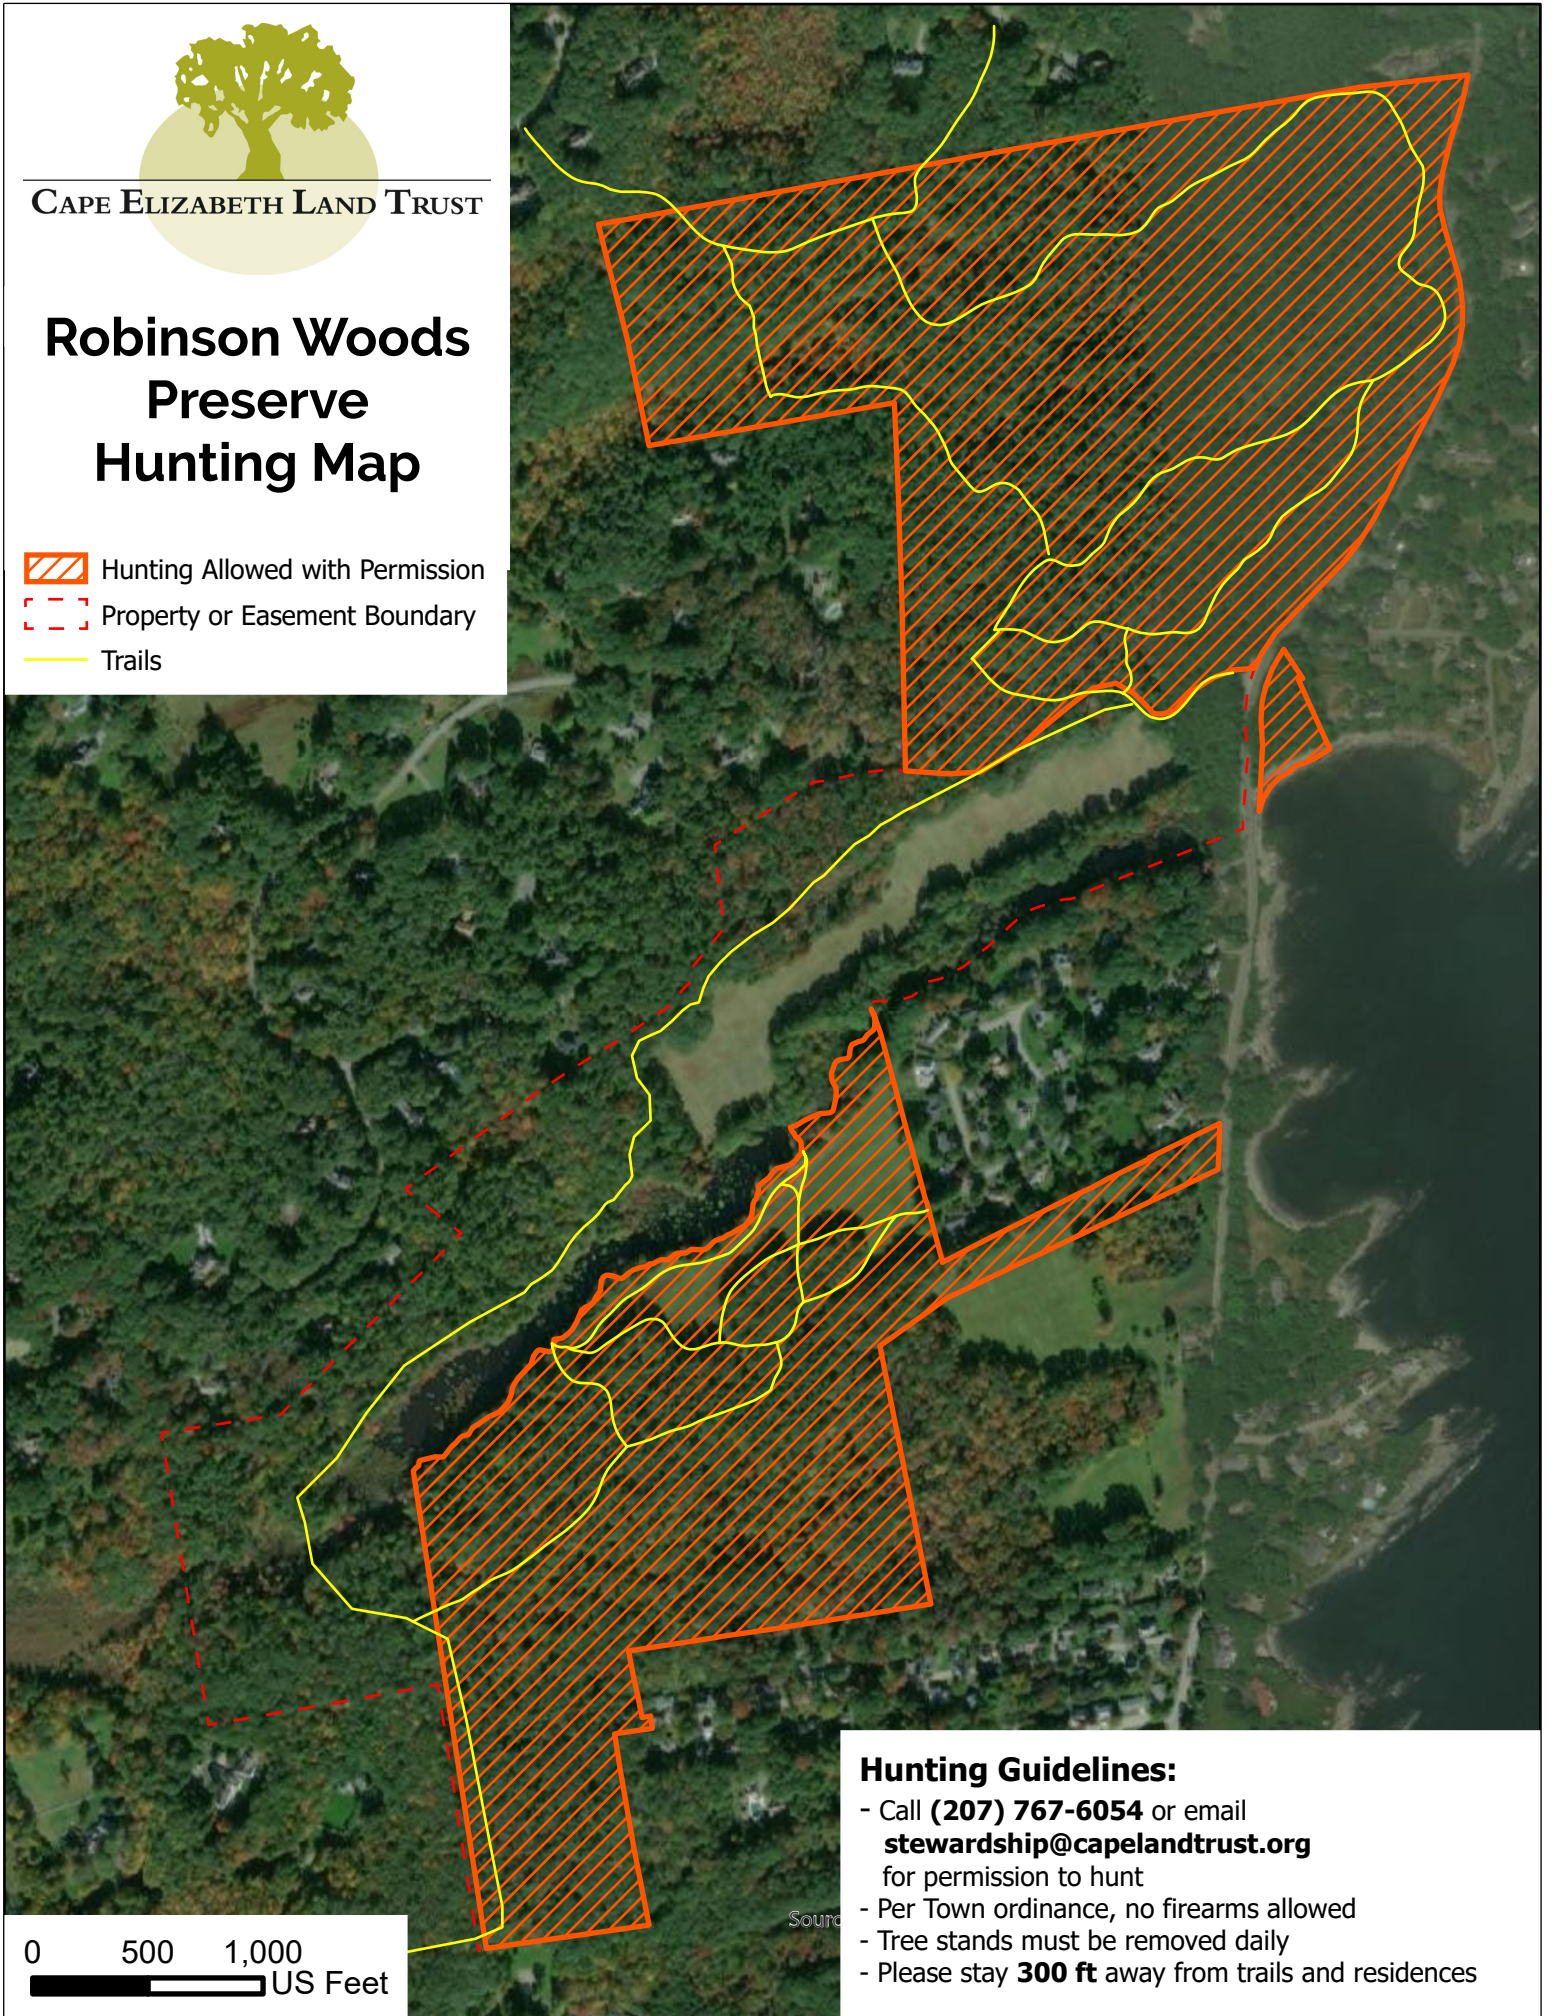

CAPE ELIZABETH LAND TRUST

Robinson Woods Preserve Hunting Map

-  Hunting Allowed with Permission
-  Property or Easement Boundary
-  Trails

Hunting Guidelines:

- Call **(207) 767-6054** or email **stewardship@capelandtrust.org** for permission to hunt
- Per Town ordinance, no firearms allowed
- Tree stands must be removed daily
- Please stay **300 ft** away from trails and residences