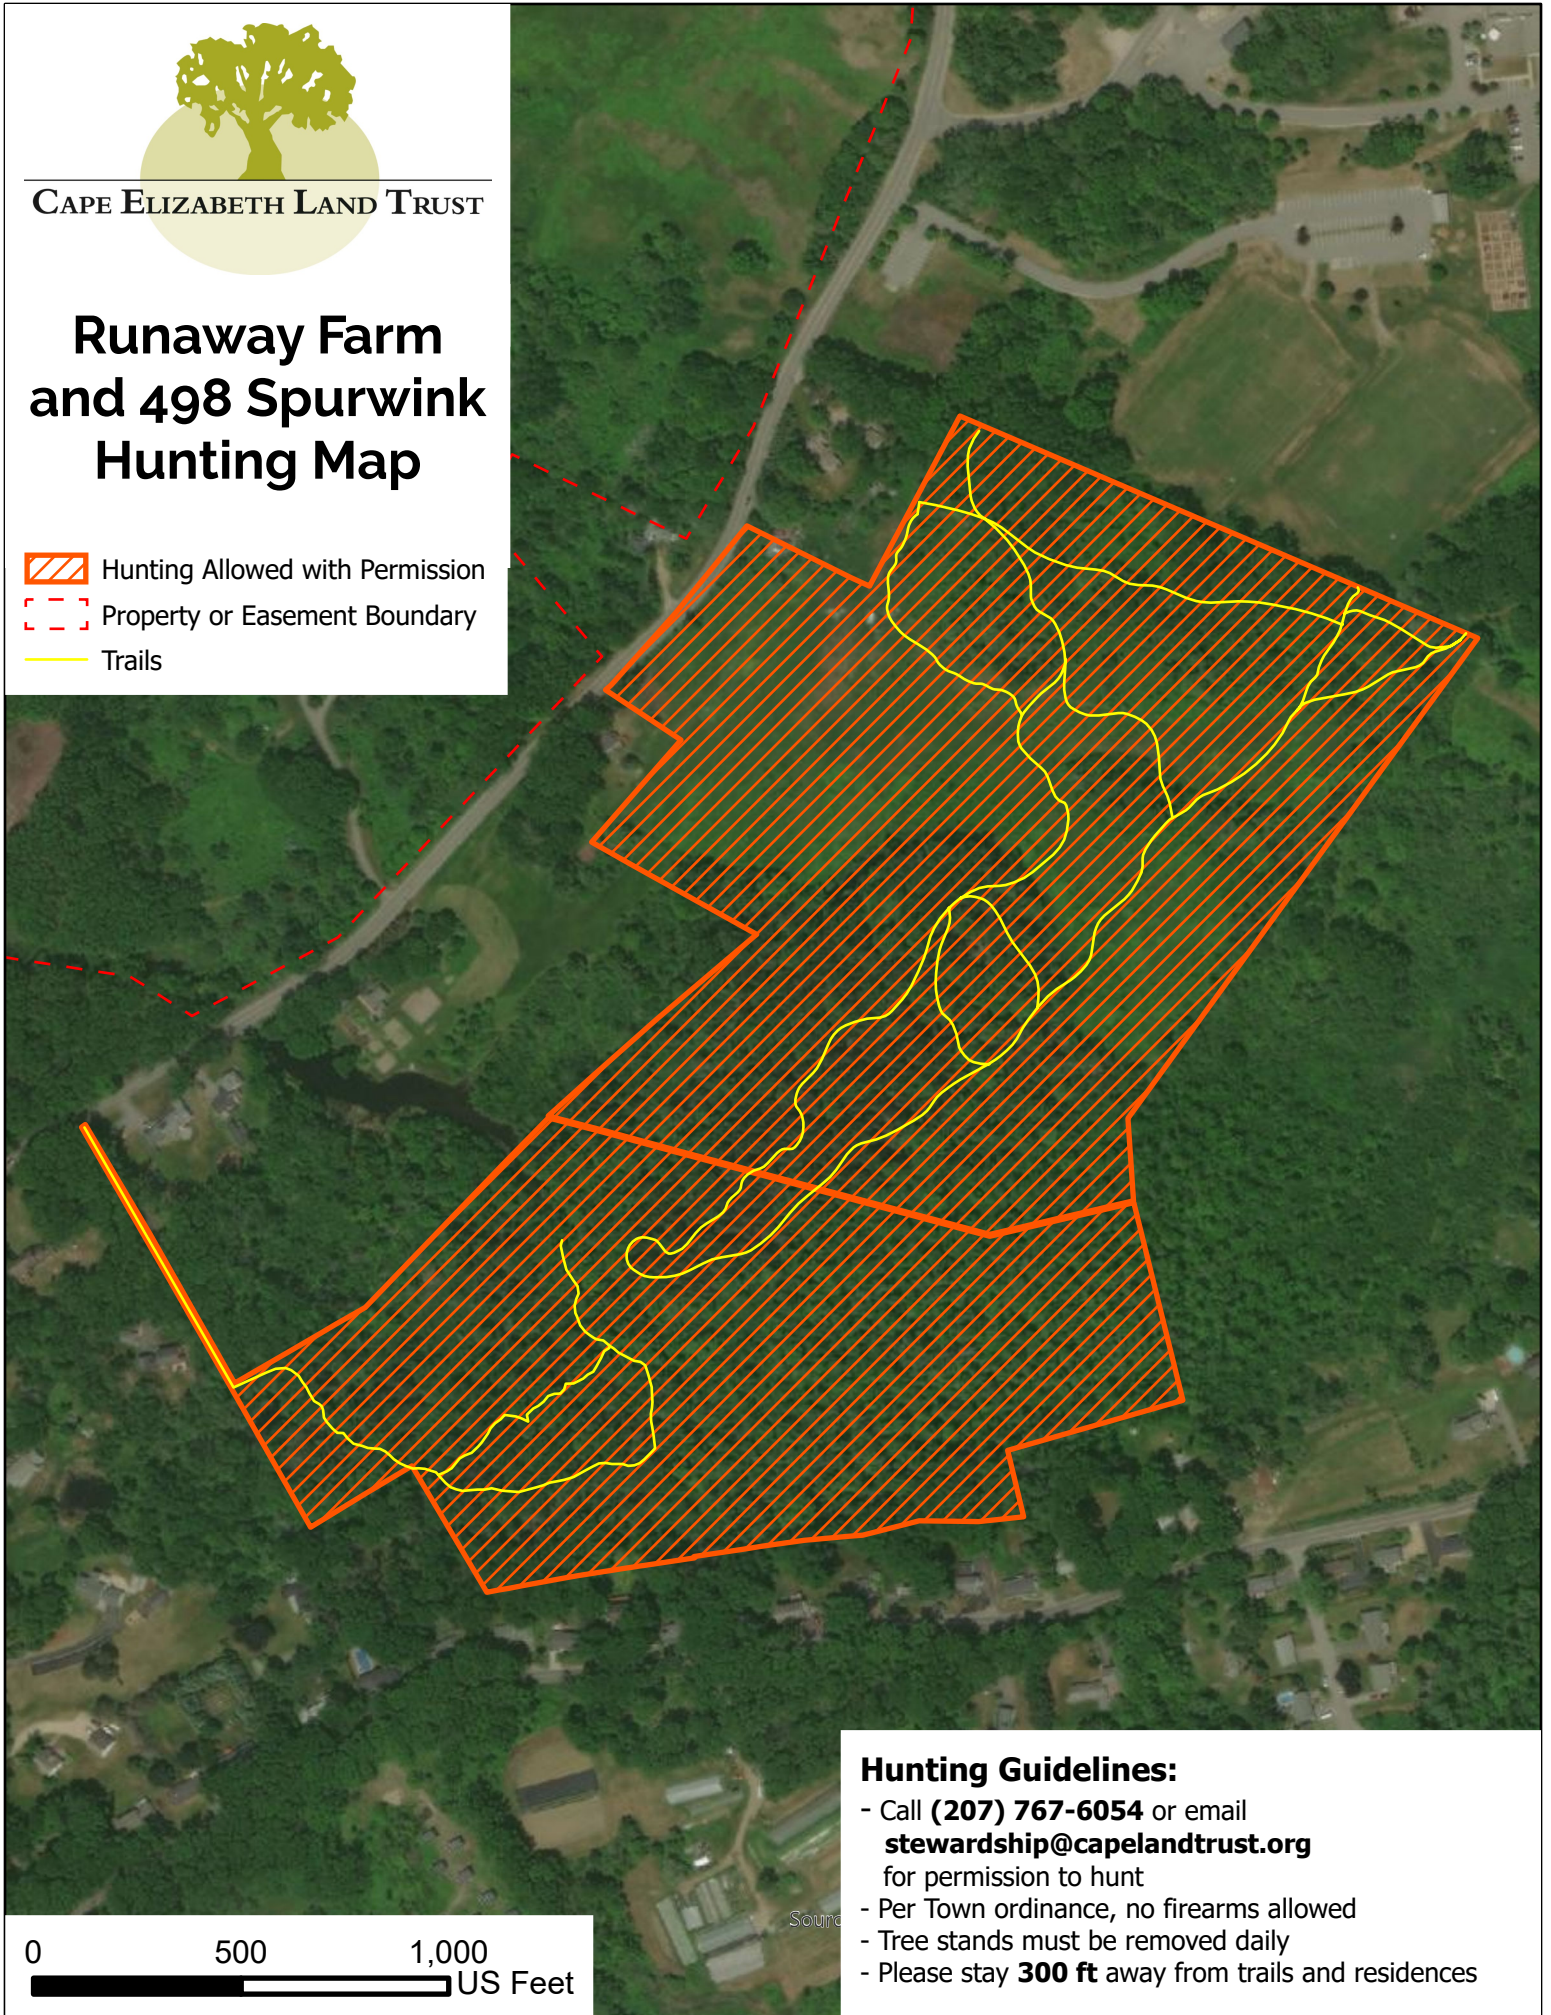

# Runaway Farm and 498 Spurwink Hunting Map

-  Hunting Allowed with Permission
-  Property or Easement Boundary
-  Trails

0 500 1,000 US Feet